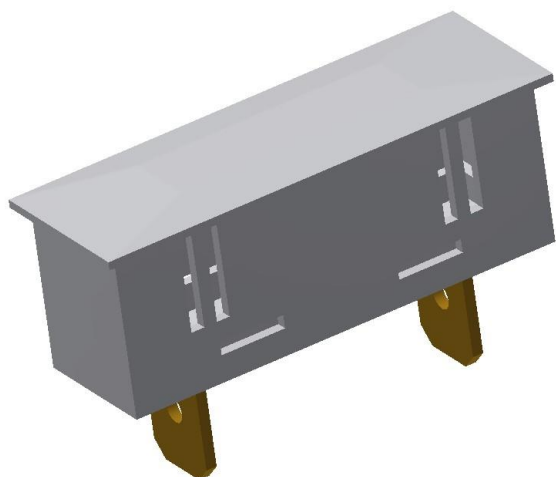

SLIM S.r.l.
Via dei Tigli, 14/16 (Z.I.)
20853 - Biassono (Monza Brianza) - Italy
commerciale@slim.it
www.slim.it

CODE: **SPOTLIGHT UR/L**

Light indicator with front panel's connection

Lamps	SMD LED
Working Voltage	12V
Working temperature	60°C Max
Hole dimensions	34,2 x 10,5 mm
Method of connection to the panel	self-locking
Type of connection	Male faston 6,3x0,8mm
Wire ends	on request