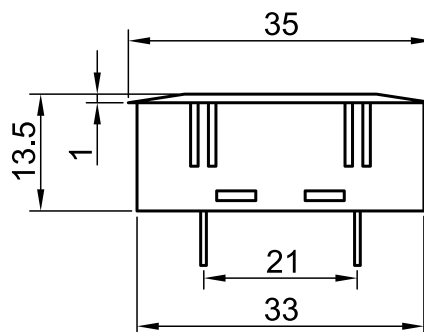

SLIM S.r.l.
Via dei Tigli, 14/16 (Z.I.)
20853 - Biassono (Monza Brianza) - Italy
commerciale@slim.it
www.slim.it

CODE: **SPOTLIGHT UR/L**

Light indicator with front panel's connection

Lamps	SMD LED
Working Voltage	12V
Working temperature	60°C Max
Hole dimensions	34,2 x 10,5 mm
Method of connection to the panel	self-locking
Type of connection	Male faston 6,3x0,8mm
Wire ends	on request