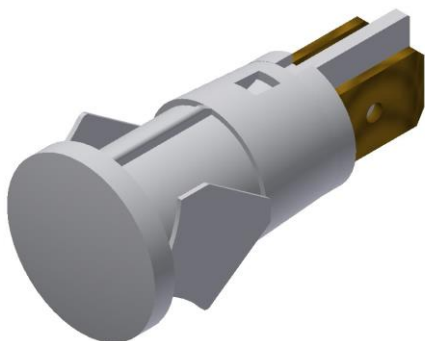

**SLIM S.r.l.**

Via dei Tigli, 14/16 (Z.I.)

20853 - Biassono (Monza Brianza) - Italy

[commerciale@slim.it](mailto:commerciale@slim.it)

[www.slim.it](http://www.slim.it)

CODE: SPOTLIGHT TB/F013/SFY

**Self-locking LED light indicator with front panel's connection and thin head (thickness 2,5mm)**

**AC/DC functioning without the need of any polarization of the signal**

<b>Lamps</b>	LED SMD
<b>Working voltage</b>	12V AC/DC
<b>Working temperature</b>	60°C Max
<b>Hole diameter</b>	13mm
<b>Recommended thickness panel</b>	from 0,8mm to 2mm
<b>Method of connection to the panel</b>	self-locking
<b>Type of connection</b>	male faston 6,3x0,8mm
<b>Type of lens</b>	SFY