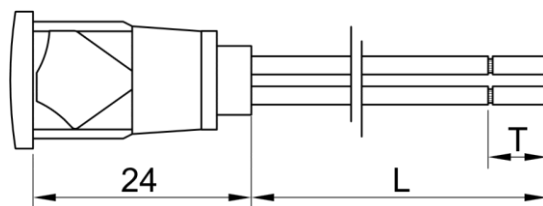

**SLIM S.r.l.**

Via dei Tigli, 14/16 (Z.I.)

20853 - Biassono (Monza Brianza) - Italy

[commerciale@slim.it](mailto:commerciale@slim.it)

[www.slim.it](http://www.slim.it)

CODE: SPOTLIGHT TB/F013/SFY

**Self-locking LED light indicator with front panel's connection and thin head (thickness 2,5mm)**

**AC/DC functioning without the need of any polarization of the signal**

<b>Lamps</b>	LED SMD
<b>Working voltage</b>	12V AC/DC
<b>Working temperature</b>	60°C Max
<b>Hole diameter</b>	13mm
<b>Recommended thickness panel</b>	from 0,8mm to 2mm
<b>Method of connection to the panel</b>	self-locking
<b>Type of connection</b>	male faston 6,3x0,8mm
<b>Type of lens</b>	SFY