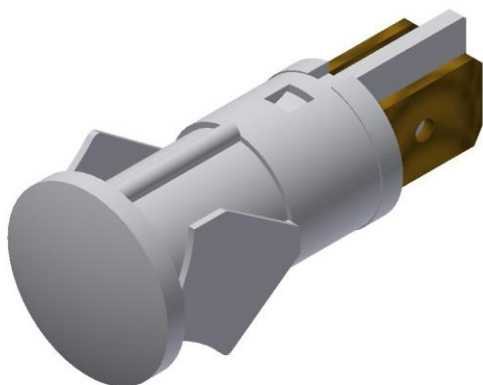

SLIM S.r.l.

Via dei Tigli, 14/16 (Z.I.)

20853 - Biassono (Monza Brianza) - Italy

commerciale@slim.it

www.slim.it

CODE: **SPOTLIGHT TB/F012/SDY**

Self-locking LED light indicator with front panel's connection and thin head (thickness 2,5mm)

AC/DC functioning without the need of any polarization of the signal

Lamps	LED SMD
Working voltate	12V AC/DC
Working temperature	60°C Max
Hole diameter	12mm
Recommended thickness panel	from 0,8mm to 2mm
Method of connection to the panel	self-locking
Type of connection	male faston 6,3x0,8mm
Type of lens	SDY