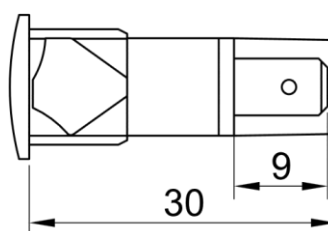

SLIM S.r.l.

Via dei Tigli, 14/16 (Z.I.)

20853 - Biassono (Monza Brianza) - Italy

commerciale@slim.it

www.slim.it

CODE: **SPOTLIGHT TB/F012/SDY**

Self-locking LED light indicator with front panel's connection and thin head (thickness 2,5mm)

AC/DC functioning without the need of any polarization of the signal

Lamps	LED SMD
Working voltate	12V AC/DC
Working temperature	60°C Max
Hole diameter	12mm
Recommended thickness panel	from 0,8mm to 2mm
Method of connection to the panel	self-locking
Type of connection	male faston 6,3x0,8mm
Type of lens	SDY