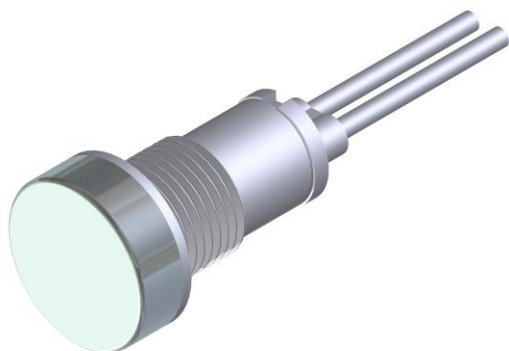

SLIM S.r.l.

Via dei Tigli, 14/16 (Z.I.)

20853 - Biassono (Monza Brianza) - Italy

commerciale@slim.it

www.slim.it

CODE: **SPOTLIGHT TB/012/CSK**

LED light indicator with front panel's connection

AC/DC functioning without the need of any polarization of the signal

It can be supplied with mounted or separated nut

Lamps	LED
Working Voltage	12V • 250V
Working temperature	90°C Max • 120°C Max
Hole diameter	12mm
Recommended thickness panel	from 0,5mm to 5mm
Method of connection to the panel	with nut
Type of connection	PVC cable • silicone cable • silicone-glass cable
Wire ends	on request
Type of lens	CSK1