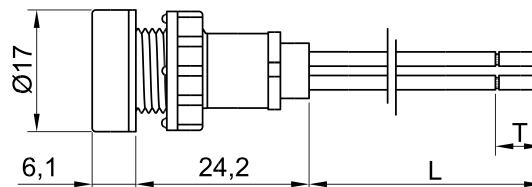

SLIM S.r.l.

Via dei Tigli, 14/16 (Z.I.)

20853 - Biassono (Monza Brianza) - Italy

commerciale@slim.it

www.slim.it

CODE: **SPOTLIGHT TB/012/CSK**

LED light indicator with front panel's connection

AC/DC functioning without the need of any polarization of the signal

It can be supplied with mounted or separated nut

Lamps	LED
Working Voltage	12V • 250V
Working temperature	90°C Max • 120°C Max
Hole diameter	12mm
Recommended thickness panel	from 0,5mm to 5mm
Method of connection to the panel	with nut
Type of connection	PVC cable • silicone cable • silicone-glass cable
Wire ends	on request
Type of lens	CSK1