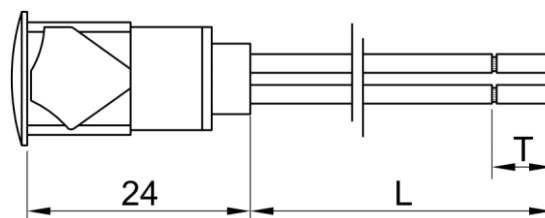

**SLIM S.r.l.**

Via dei Tigli, 14/16 (Z.I.)

20853 - Biassono (Monza Brianza) - Italy

[commerciale@slim.it](mailto:commerciale@slim.it)

[www.slim.it](http://www.slim.it)

CODE: **SPOTLIGHT TB/012/SDY**

**Self-locking LED light indicator with front panel's connection and thin head (thickness 2,5mm)**

**AC/DC functioning without the need of any polarization of the signal**

<b>Lamps</b>	LED SMD
<b>Working voltage</b>	12V AC/DC
<b>Working temperature</b>	60°C Max
<b>Hole diameter</b>	12mm
<b>Recommended thickness panel</b>	from 0,8mm to 2mm
<b>Method of connection to the panel</b>	self-locking
<b>Type of connection</b>	pvc calbe • silicone cable • silicone-glass cable
<b>Wire ends</b>	on request
<b>Type of lens</b>	SDY